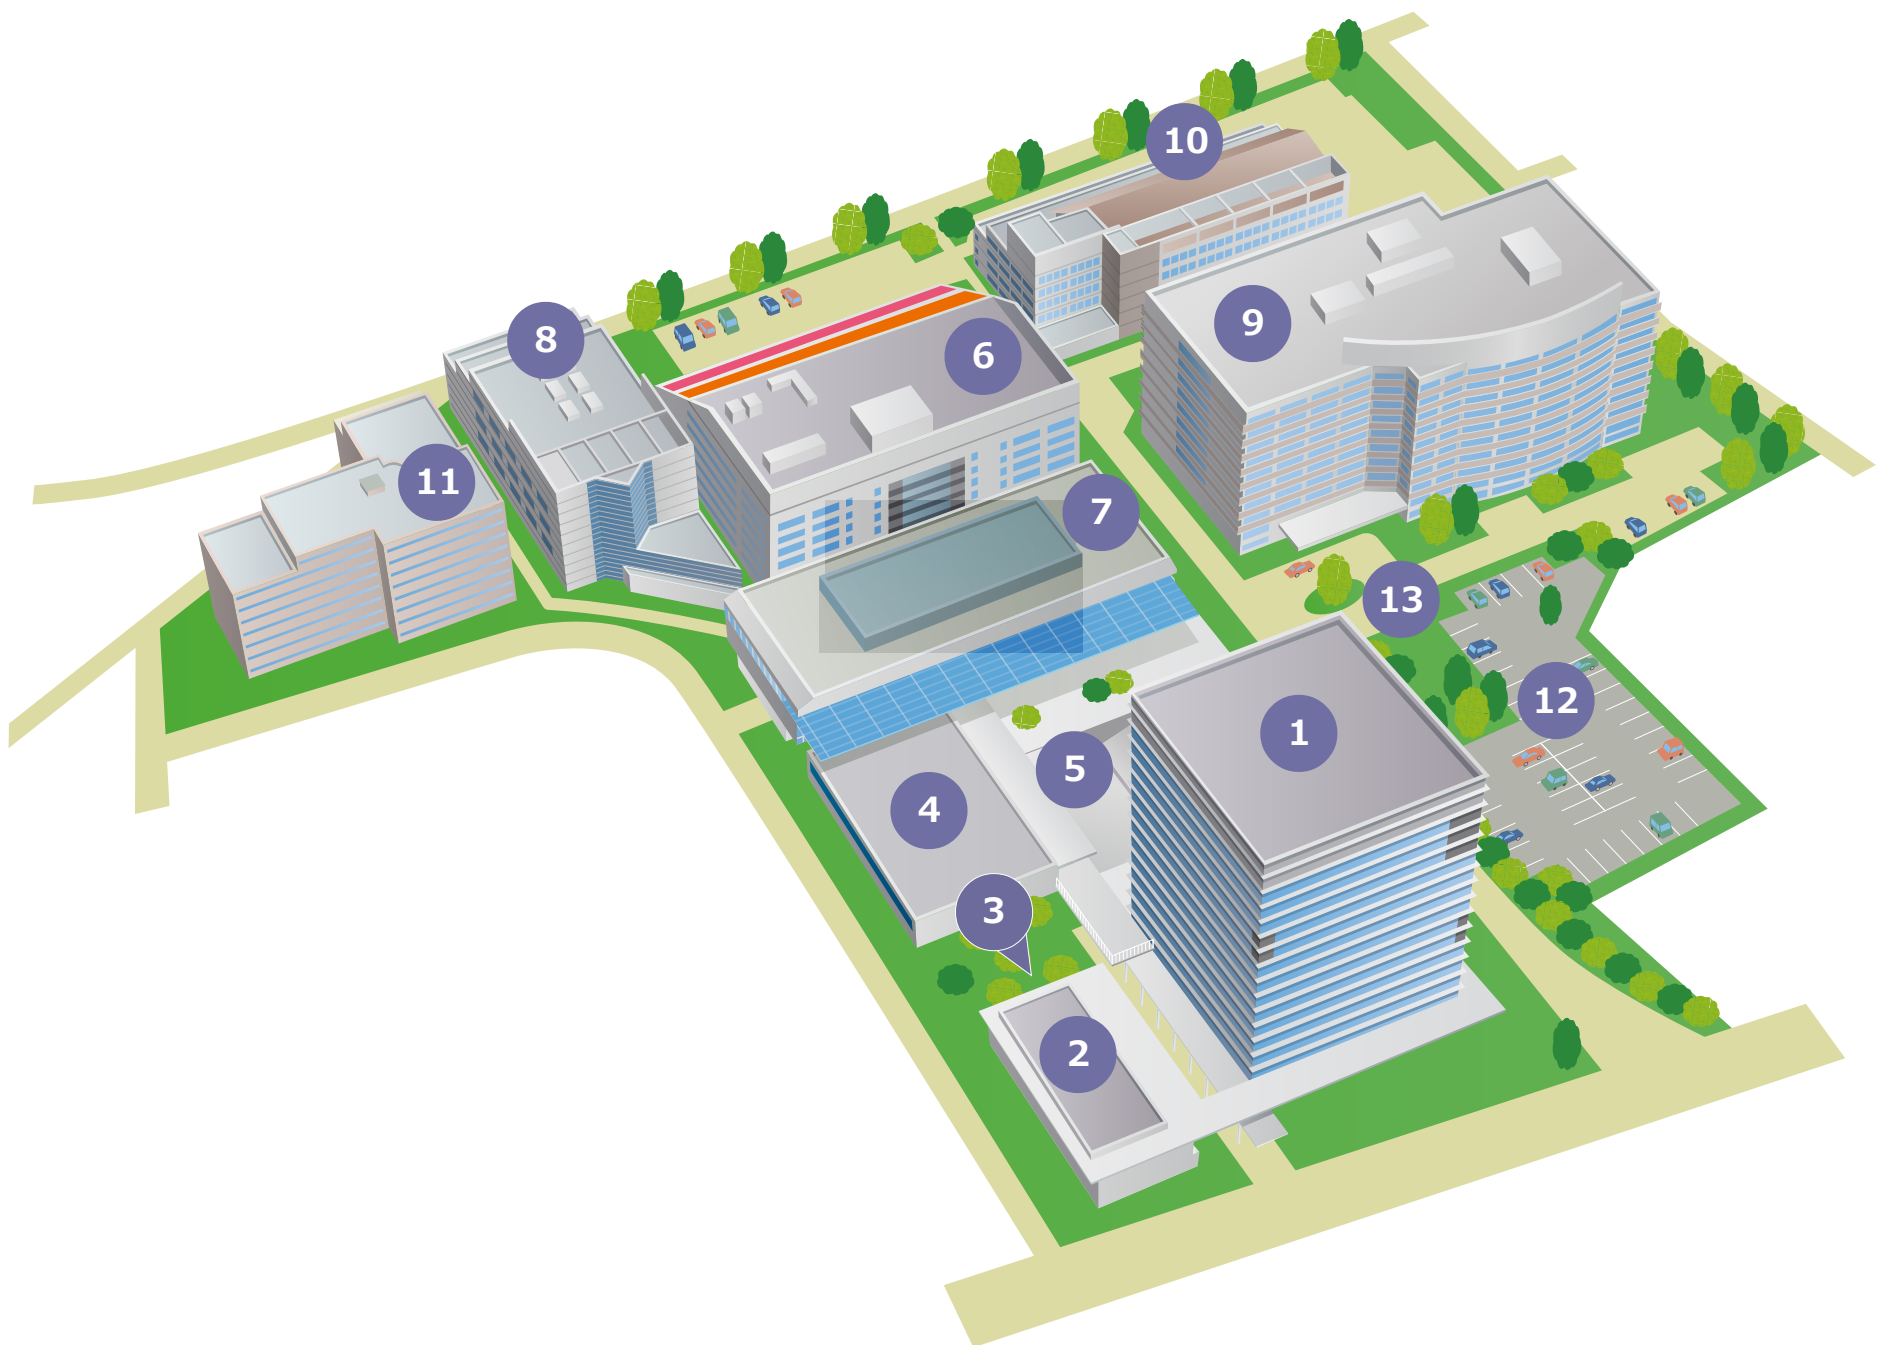

# Kitasato University Shirokane Campus

- ① Kitasato Institute / Kitasato University Platinum Tower
- ② Kitasato Memorial Museum
- ③ Shirokane Library
- ④ Platinum Arena (Gymnasium)
- ⑤ Sophia Plaza
- ⑥ Bldg No.1 (School of Pharmacy)
- ⑦ Bldg No.2 (School of Pharmacy)
- ⑧ Ōmura Satoshi Memorial Institute / Graduate School of Infection Control Sciences Bldg (Ōmura Memorial Hall)
- ⑨ Kitasato University Kitasato Institute Hospital
- ⑩ Annex Bldg (Oriental Medicine Research Center)
- ⑪ Staff Dormitory
- ⑫ Parking
- ⑬ Koch Kitasato Shrine